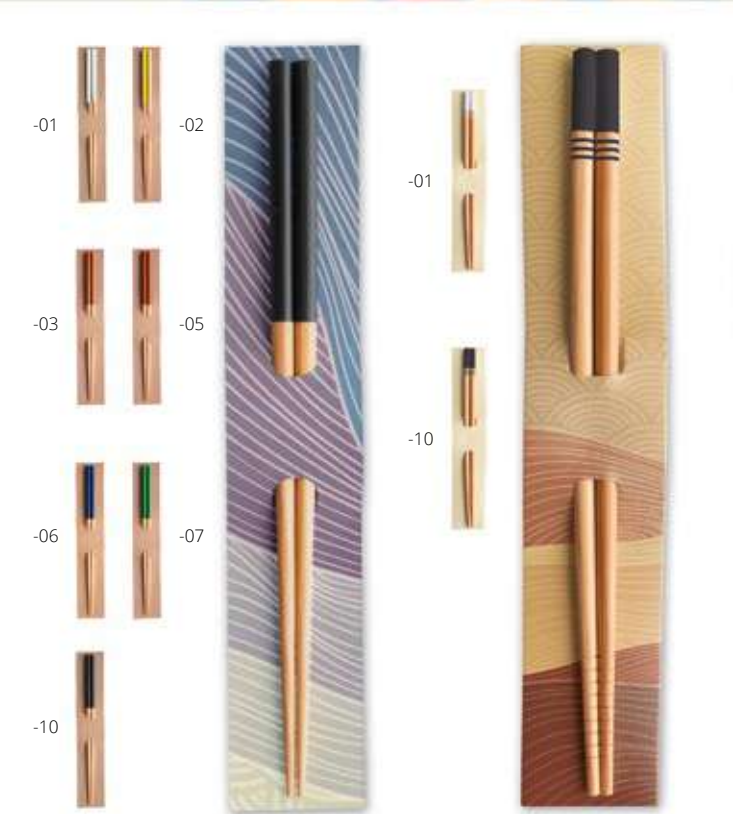

-01

-02

-03

-05

-06

-07

-10

-01

-10

Sinicus AP806658

Bamboo chopsticks with painted ends, 2 pcs. **Size:** 225 mm
Printing: E1, P1(4), DG2(FC)

Temaki AP781251

Bamboo chopsticks, 2 pcs. **Size:** 225 mm **Printing:** E1, P1(4), DG2(FC)