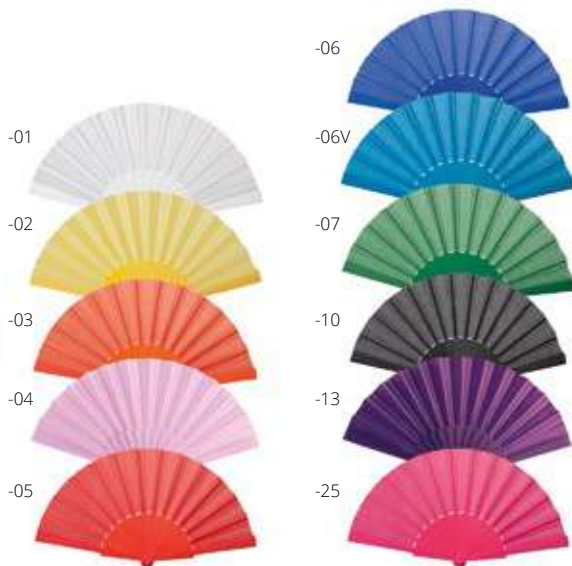

Faros AP721478-01

RPET polyester hand fan with wooden ribs. In kraft paper box. Size: 425×230 mm Printing: E1, P1(2)