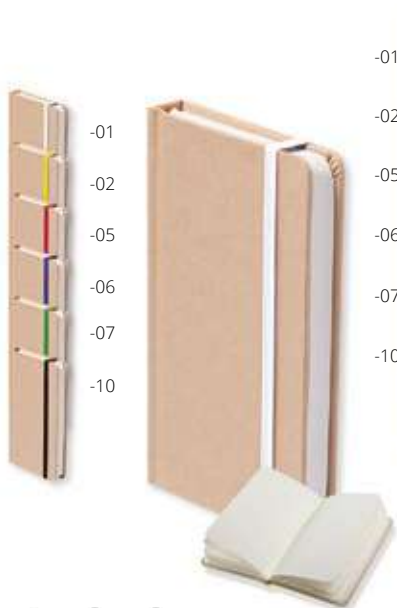

Prunus A6 AP781197

Recycled cardboard covered notebook with 100 blank sheets, coloured bookmark and rubber strap. **Size:** 95×145×15 mm **Printing:** P1(4), S1(2), UVB(FC), OP(FC)

Prunus A5 AP781196

Recycled cardboard covered notebook with 100 blank sheets, coloured bookmark and rubber strap. **Size:** 147×210×15 mm **Printing:** P1(4), S1(2), UVB(FC), OP(FC)

Ginkgo AP721879

Recycled cardboard covered notebook with 60 blank sheets and coloured rubber strap, A5 size. Including wheat straw plastic ballpoint pen with blue refill. **Size:** 150×210×6 mm **Printing:** P2(2), S1(1), OP(FC)

Pendula A6 AP741148

White carton covered notebook with 80 blank sheets and coloured rubber strap. A6 size. **Size:** 90×140×13 mm **Printing:** P1(4), S1(2), UVB(FC)

Pendula A5 AP781782

Paper covered notebook with 100 blank sheets and coloured rubber strap and matching colour side, A5. **Size:** 147×210×15 mm **Printing:** P1(4), S1(2), UVB(FC)

Carya AP791336

Recycled paper notebook with 60 lined sheets. **Size:** 75×102×8 mm **Printing:** P1(4), UVB(FC), OP(FC)