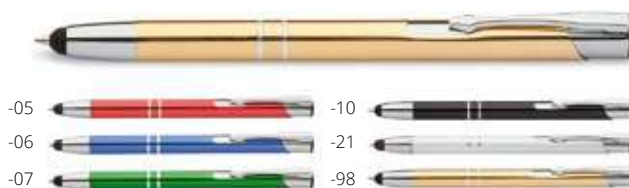

Channel Black AP809610

Tunnel AP809551

Aluminium ballpoint and touch screen pen. With blue refill. **Size:** ø10×140 mm **Printing:** E0, P1(4), UVB(FC)