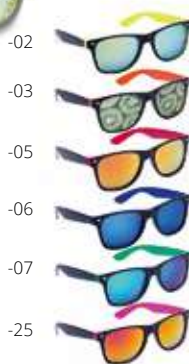

Nazare AP791584

Plastic sunglasses with UV 400 protection.
Printing: P1(4), VF(FC)

- 01
- 02
- 03
- 04
- 05
- 06
- 06V
- 07
- 07A
- 10
- 25

Noosa AP741791

Plastic sunglasses with dual colour frame, metallic lenses and UV 400 protection.
Printing: P1(4), VF(FC)