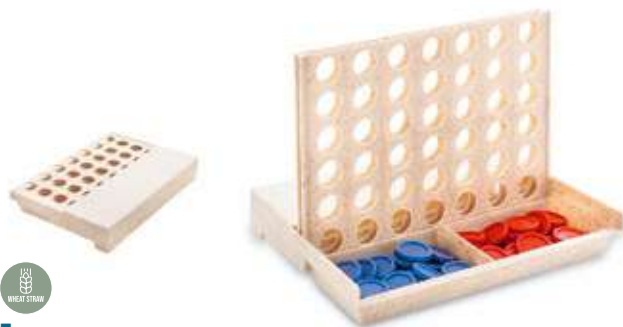

Forrex AP733514-00

Ecological wheat straw plastic board game with foldable vertical board and 42 tokens. During the game players take turns dropping tokens into the board, aiming to align four tokens in a row. **Size:** 180x125x28 mm
Printing: P2(4), UVC(FC)