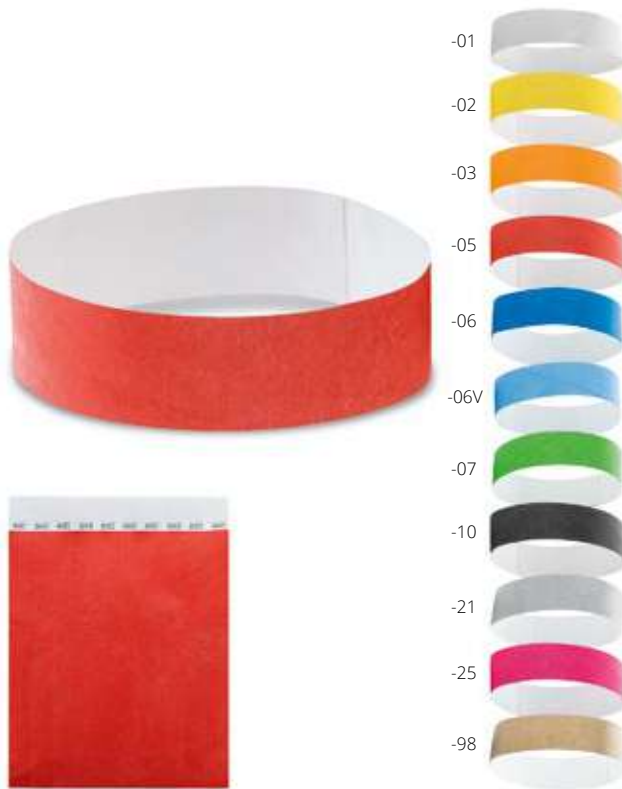

Wristvek AP717018

One sheet of 19 mm wide tyvek writsbands (10 pcs) with adhesive security closure and unique numbering. **Size:** 190×255 mm **Printing:** S0(2)

Eventify AP761108

Plastic wristband with press button, disposable. **Size:** 243×20 mm **Printing:** P1(1)