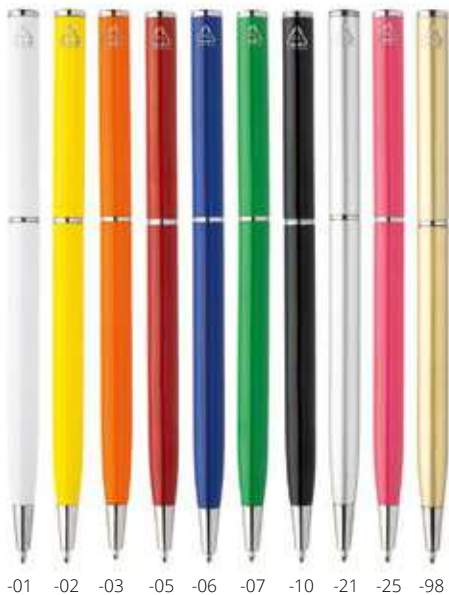

-01 -02 -03 -05 -06 -07 -10 -21 -25 -98

Rehodox AP808197

Recycled aluminium twist ballpoint pen with chrome parts. With blue refill. **Size:** ø8×129 mm **Printing:** E0, P1(4)