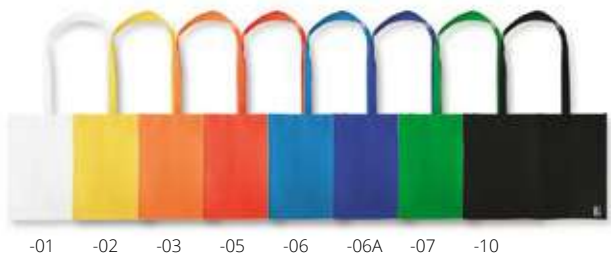

Guzzin AP808251

RPET non-woven shopping bag with gusset and long handles, 80 g/m². With distinctive RPET sign. **Size:** 450×320×160 mm **Printing:** TB(8), DTB(FC), S1(1)