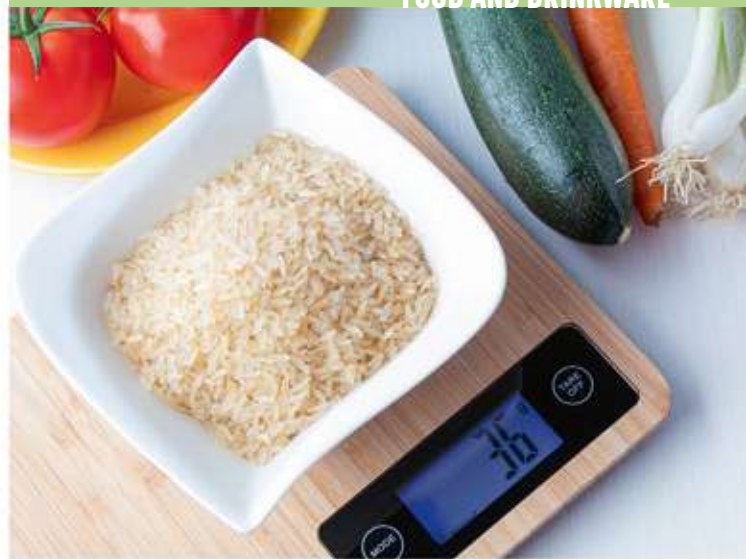

round

Sandy AP844030

Plastic, 3 minutes sand timer with matching colour sand and suction cup holder. Customise it with paper insert! **Size:** ø20×60 mm **Printing:** DG2(FC), P1(1)