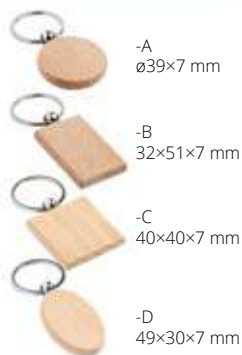

Bookey AP874023

Bamboo keyring with metal ring.
Printing: E1, P1(4)

-A $\varnothing 40 \times 2$ mm
 -B $50 \times 30 \times 2$ mm

Boohom AP874024

House shaped bamboo keyring with metal ring.
Size: $48 \times 40 \times 2$ mm **Printing:** E1, P1(4)