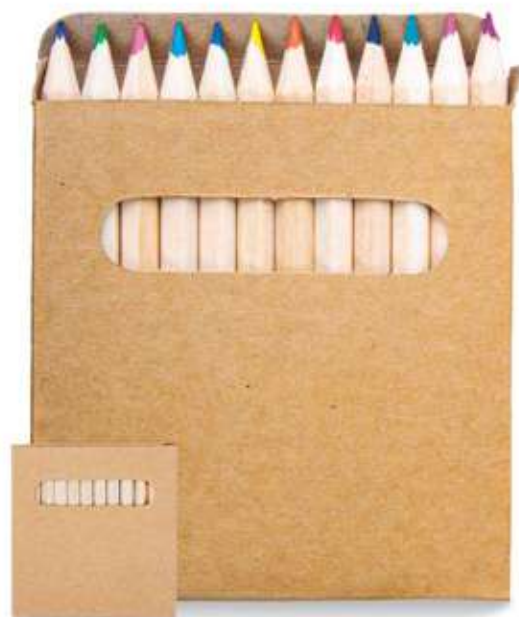

Lea AP808503

Wooden coloured pencils (12 pcs) in paper box.
Size: 90×90×9 mm **Printing:** P0(4), VS(FC), OP(FC)