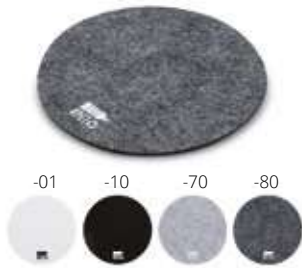

Boosty AP800426

4 pc bamboo coaster set with desk holder. **Size:** 110x110x40 mm
Printing: E2, P2(4)

Hefe AP808214

Round RPET felt coaster. With distinctive RPET sign. **Size:** ø100x2 mm
Printing: TA(8), DTA(FC)