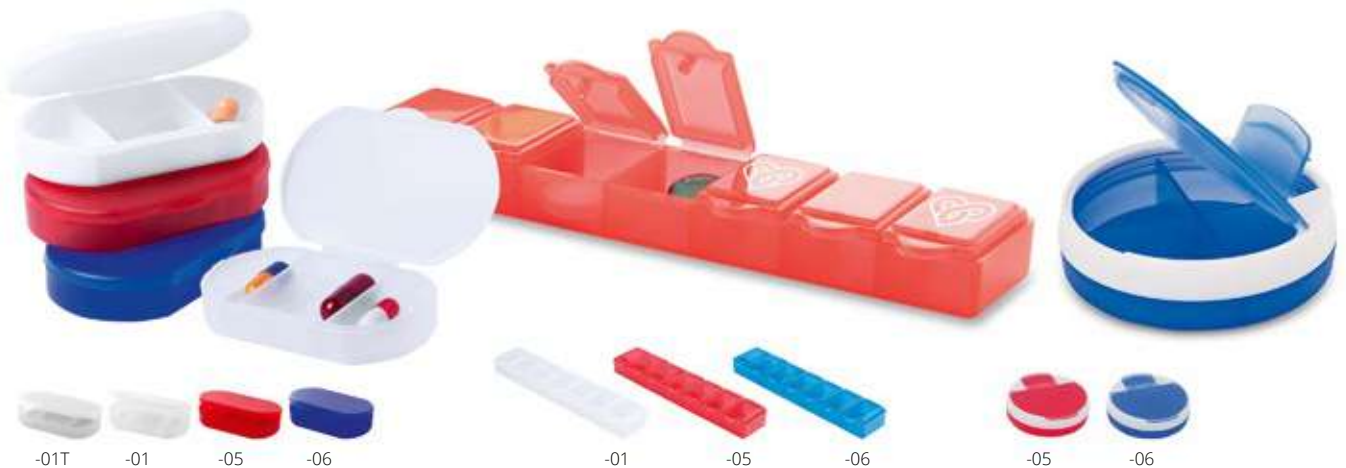

Tripill AP731911

Plastic pillbox with 3 compartments.
Size: 60×36×12 mm **Printing:** P1(4), UVB(FC)

Sepill AP781016

Plastic, weekly pillbox with 7 compartments.
Size: 145×16×33 mm **Printing:** P1(4)

Pillport AP731910

Round, plastic pillbox with 4 compartments.
Size: ø70 mm **Printing:** P1(4), UVB(FC)