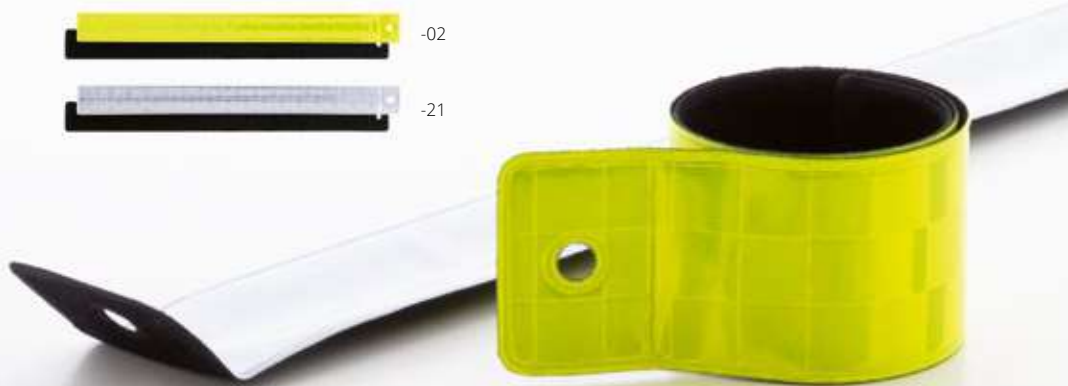

Lumen Plus AP800565

Reflective wrist band. Personal protective equipment: EN17353 certified.
Size: 320×30 mm **Printing:** S0(2)