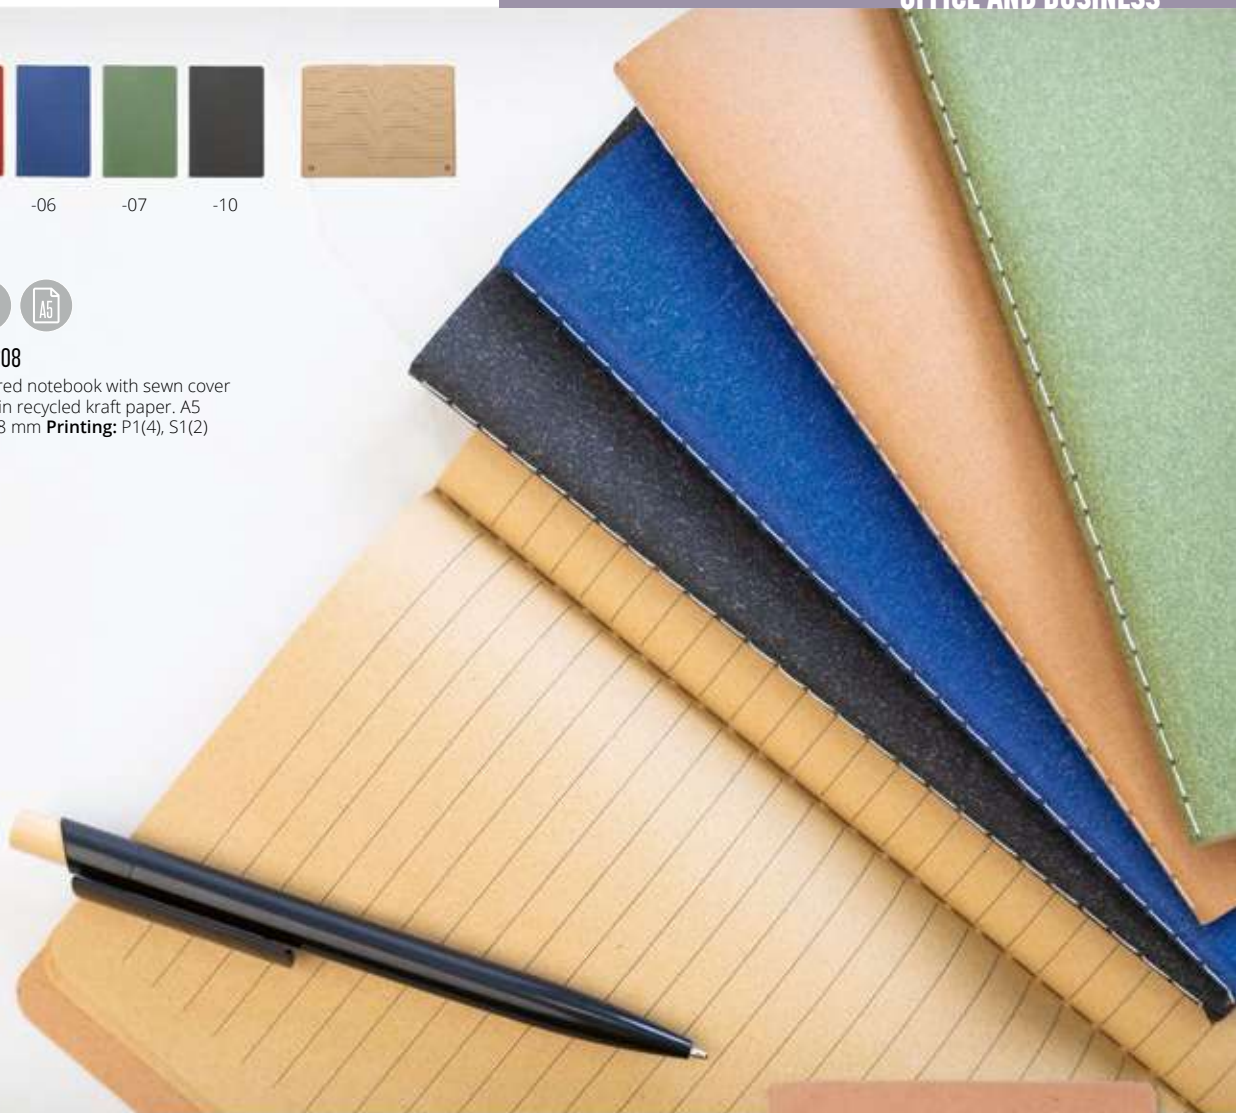

Crofty A5 AP808208

Recycled paper covered notebook with sewn cover and 60 blank sheets in recycled kraft paper. A5 size. **Size:** 140×210×8 mm **Printing:** P1(4), S1(2)