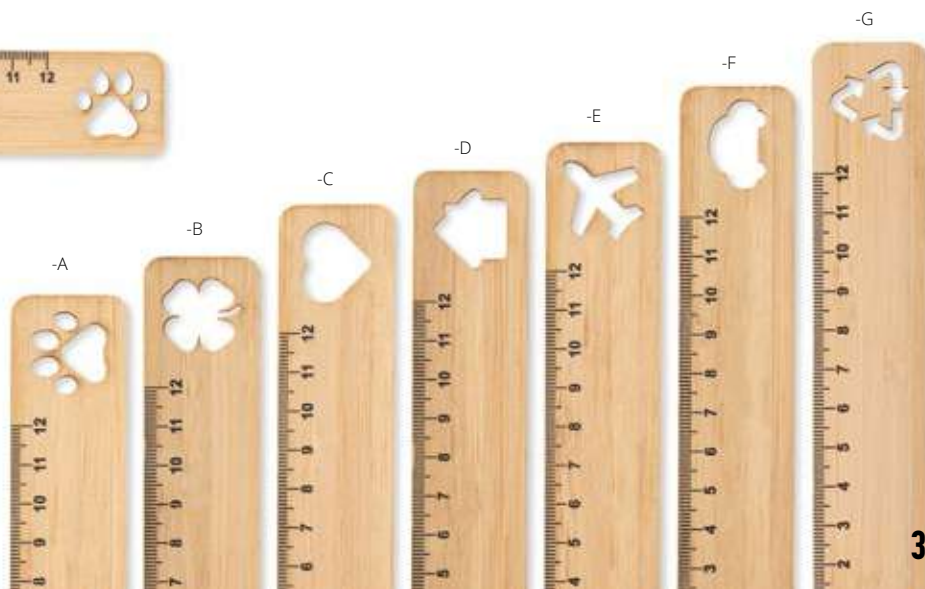

Rooler AP718526

12 cm bamboo plywood ruler with sink cut motive. **Size:** 160×30×2 mm **Printing:** E1, P0(4), OP(FC)