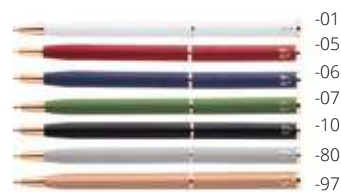

Recepto AP809623

Recycled aluminium twist ballpoint pen with rubberized finish and rose gold details. With special coating for mirror laser engraving in rose gold colour. With blue refill.

Size: ø8×131 mm **Printing:** E1