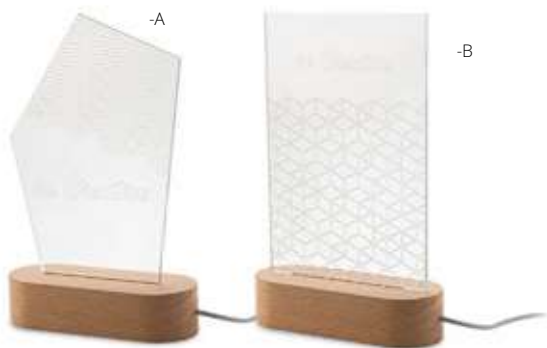

Lexington AP869000

Glass block. Delivered in blue, carton gift box with silk inlay and magnetic lock. **Size:** 80×50×50 mm **Printing:** E3

PUT SUCCESS ON A PEDESTAL

Woodframe AP716910

Custom made acrylic trophy with engraved graphics in wooden frame with USB powered multicolour LED light. With USB charger cable. Price includes engraving. MOQ: 25 pcs. **Size:** 170×230×19 mm **Printing:** FP-E, P3(2)