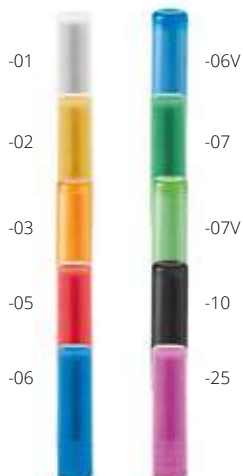

Vanilla

Liplox AP781070

Vanilla lip balm in translucent plastic holder. With SPF15 protection. **Size:** ø19×70 mm **Printing:** P1(1)