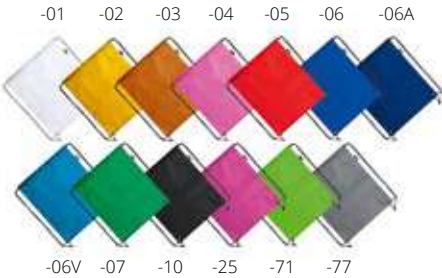

Redrow AP721547

RPET polyester drawstring bag with reinforced corners. With distinctive RPET label.
Size: 340x420 mm **Printing:** TB(8), DTB(FC), S1(4)

Pudrow AP808282

RPET drawstring bag with PU coated front side and zipped front pocket. PU coated 600D RPET polyester with distinctive RPET label.
Size: 330x420 mm **Printing:** TB(8), DTB(FC)

Duodraw AP808285

Premium RPET drawstring bag with zipped shoe compartment, mesh side inlays and wide straps. PU coated 600D RPET polyester with distinctive RPET label. **Size:** 320x470x180 mm **Printing:** TC(8), DTC(FC)

Jock AP806607

Drawstring bag 190T polyester. **Size:** 350x410 mm
Printing: TB(8), DTB(FC), S1(4)