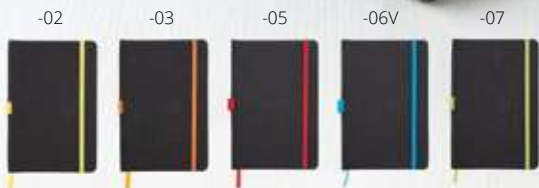

Juglans AP721138-10

300D polyester covered notebook with built-in wireless charger (5W) and 80 lined sheets. A5 size. Including USB charger cable. **Size:** 145×215×18 mm **Printing:** S2(1)

Andesite AP810439

Textured PU leather covered notebook with matching bookmark, rubber band and pen holder. 96 lined sheets, A5 size. **Size:** 140×210 mm **Printing:** S1(2), TB(8), DTB(FC)