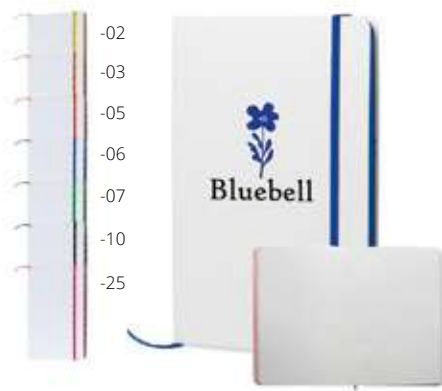

Prunus A6 AP781197

Recycled cardboard covered notebook with 100 blank sheets, coloured bookmark and rubber strap. **Size:** 95×145×15 mm **Printing:** P1(4), S1(2), UVB(FC), OP(FC)

Prunus A5 AP781196

Recycled cardboard covered notebook with 100 blank sheets, coloured bookmark and rubber strap. **Size:** 147×210×15 mm **Printing:** P1(4), S1(2), UVB(FC), OP(FC)

Ginkgo AP721879

Recycled cardboard covered notebook with 60 blank sheets and coloured rubber strap, A5 size. Including wheat straw plastic ballpoint pen with blue refill. **Size:** 150×210×6 mm **Printing:** P2(2), S1(1), OP(FC)

Pendula A6 AP741148

White carton covered notebook with 80 blank sheets and coloured rubber strap. A6 size. **Size:** 90×140×13 mm **Printing:** P1(4), S1(2), UVB(FC)

Pendula A5 AP781782

Paper covered notebook with 100 blank sheets and coloured rubber strap and matching colour side, A5. **Size:** 147×210×15 mm **Printing:** P1(4), S1(2), UVB(FC)

Carya AP791336

Recycled paper notebook with 60 lined sheets. **Size:** 75×102×8 mm **Printing:** P1(4), UVB(FC), OP(FC)