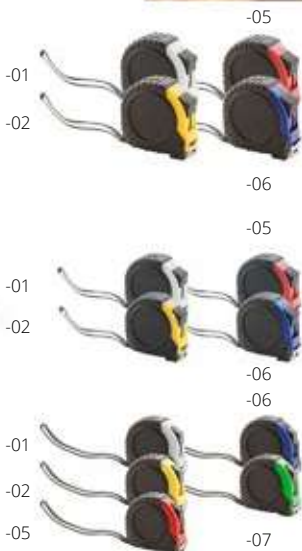

-05

7.5 M

Meter 7,5M AP721485

Plastic tape measure with lock function, metal clip and hand strap, 7,5 m.

Size: 85×85×40 mm **Printing:** DO4(FC), P2(4)

-06

5 M

Meter 5M AP741721