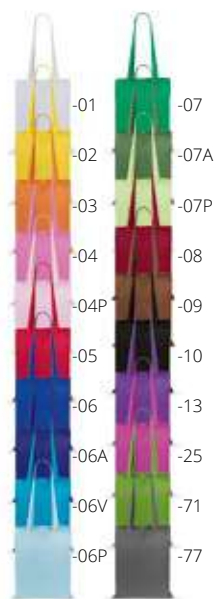

Colote Plus AP721145

Coloured shopping bag with long handles, 100% cotton, 140 g/m². **Size:** 360×400 mm **Printing:** S1(4), TB(8), DTB(FC)

Colote AP731735

Coloured shopping bag with long handles, 100% cotton, 100 g/m². **Size:** 357×402 mm **Printing:** S1(4), TB(8), DTB(FC)

Konti AP733871

Two-tone recycled cotton shopping bag with long handles and distinctive recycled cotton label. 100% recycled cotton, 120 g/m². **Size:** 380×420 mm **Printing:** S1(4), TB(8), DTB(FC)

Katote AP722764

Coloured shopping bag with long handles, 100% cotton, 180 g/m². **Size:** 360×400 mm **Printing:** S1(4), TB(8), DTB(FC)