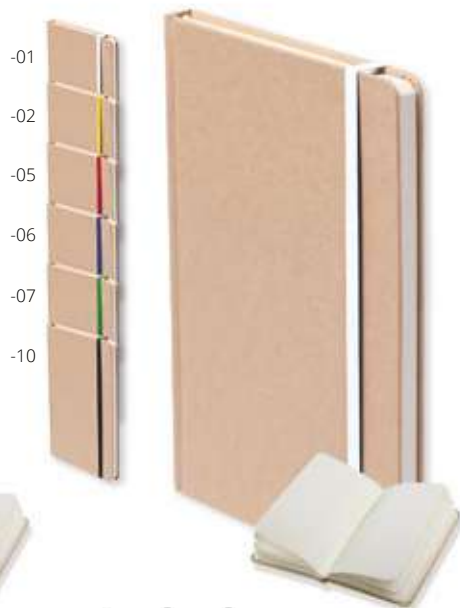

Prunus A6 AP781197

Recycled cardboard covered notebook with 100 blank sheets, coloured bookmark and rubber strap. **Size:** 95×145×15 mm **Printing:** P1(4), S1(2), UVB(FC), OP(FC)