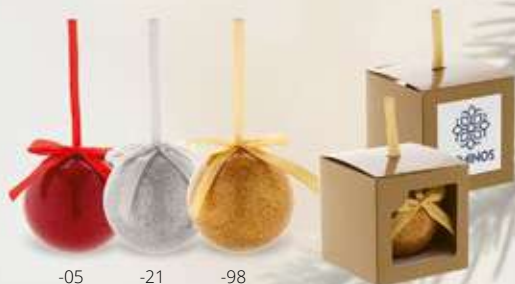

-05 -21 -98

NEW

Nordskot AP845186

Glittered Christmas ball ornament in PU foam with ribbon hanger. Ball diameter: 75 mm. In matching colour paper gift box. **Size:** 77×77×77 mm **Printing:** VS(FC)