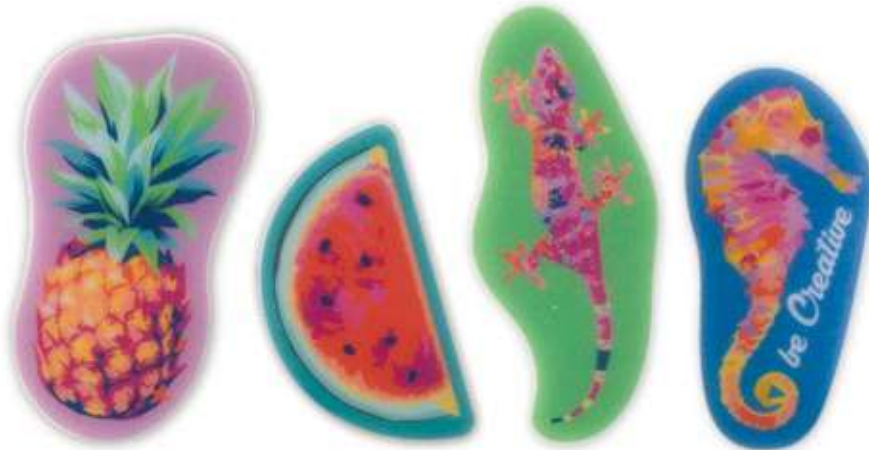

PinBadge Mini AP718215

Small pin button badge with custom full colour paper insert. Price includes digital printing. MOQ: 100 pcs. **Size:** ø44 mm **Printing:** FP-DG(FC)

PinBadge Maxi AP718217

Large pin button badge with custom full colour paper insert. Price includes digital printing. MOQ: 100 pcs. **Size:** ø58 mm **Printing:** FP-DG(FC)

**CUSTOM
SHAPE**

ColoBadge AP718200

Custom made plastic badge with magnetic pin and full colour printing. Produced in custom shape - maximum size: 50x50 mm. Price includes UV LED printing. MOQ: 100 pcs. **Size:** 50x50 mm **Printing:** FP-UV(FC)