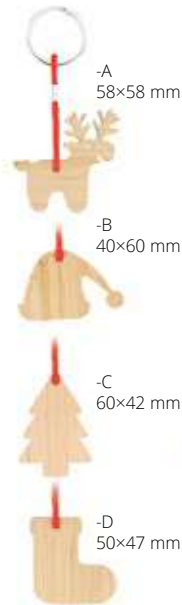

**Göte AP809348**

Wooden, cartoon ballpoint pen with Christmas figure on the top. With blue refill. **Size:** ø8×150 mm
Printing: P1(2)

-05

-06

-07

-09

Lopsmarka AP718639

12 cm bamboo plywood ruler with sink cut Christmas motive.
Size: 160×30×2 mm **Printing:** E1, P1(4), OP(FC)

Xommark AP716495

Bamboo plywood bookmark with die-cut Christmas motive and PU leather cord.
Size: 40×130×2 mm **Printing:** E1, P1(4)

Julbok AP800748-00

Recycled paper covered notebook with die-cut Christmas tree on the cover and 85 blank sheets in recycled kraft paper. **Size:** 90×140×9 mm
Printing: S1(2), P1(4), OP(FC)

Limber AP897088

Wooden, Christmas tree shaped USB flash drive with 8/16/32 GB memory. **Size:** 80×37×11 mm
Printing: E1, P1(2)

Matcher AP735453

Christmas keyring in bamboo plywood with red string and metal ring. **Printing:** E1, P1(2)