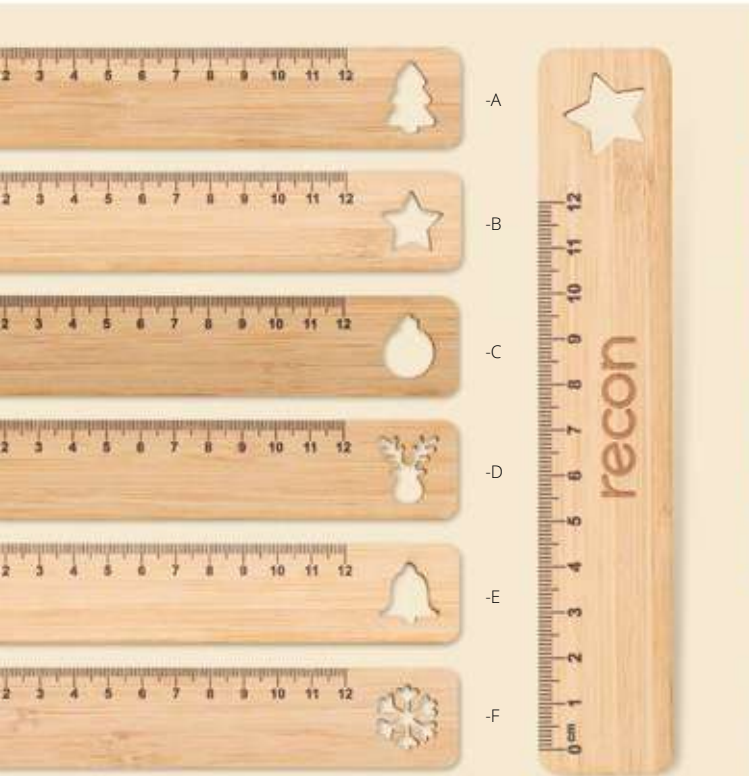

**Göte AP809348**

Wooden, cartoon ballpoint pen with Christmas figure on the top. With blue refill. **Size:** ø8×150 mm
Printing: P1(2)

-05

-06

-07

-09

Lopsmarka AP718639

12 cm bamboo plywood ruler with sink cut Christmas motive.
Size: 160×30×2 mm **Printing:** E1, P1(4), OP(FC)

Xommark AP716495

Bamboo plywood bookmark with die-cut Christmas motive and PU leather cord.
Size: 40×130×2 mm **Printing:** E1, P1(4)

Julbok AP800748-00

Recycled paper covered notebook with die-cut Christmas tree on the cover and 85 blank sheets in recycled kraft paper. **Size:** 90×140×9 mm
Printing: S1(2), P1(4), OP(FC)