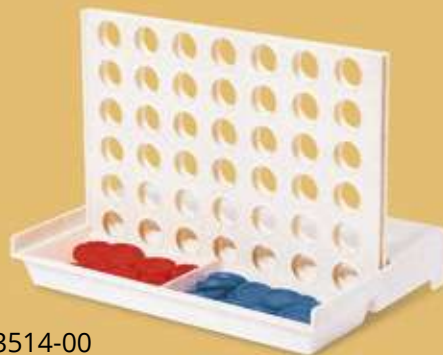

Bover AP734075

Magnetic antistress tool in bamboo.
Size: 25×45×12 mm **Printing:** E1, P1(4)

Arcus AP844075

Bamboo ludo game in drawing cotton pouch. **Size:** 140×160 mm
Printing: TB(8), DTB(FC), S1(2), E2, P2(2)