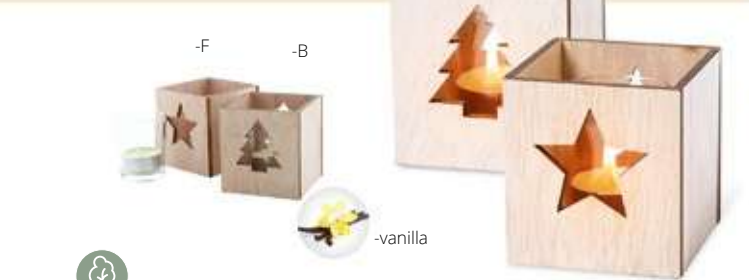

Jarlsberg AP808066

Bamboo cheese knife set in Christmas design, with Christmas tree shaped cutting board and 2 stainless steel cheese knives. In kraft paper box. **Size:** 195×250×20 mm **Printing:** E3, P2(2)

Sandtrask AP718233

Bamboo cooking spoon with die-cut Christmas design. **Size:** 240×50 mm **Printing:** E2, P2(2)

Rognan AP800784

Bamboo Christmas candle holder with vanilla scented plant-based wax tea light candle. Burn time: 4 hours. In kraft paper box. **Printing:** E2, P2(2)

Keylax AP722056

Vanilla scented tea light candle in glass jar and wooden candle holder with die-cut Christmas decoration. **Size:** 75×80×75 mm **Printing:** E2, P2(4)

Lilnax AP732234-01

Vanilla scented wax candle in glass holder, with wooden lid with snowflake decoration. **Size:** ø70×103 mm **Printing:** E2, RS3(1)